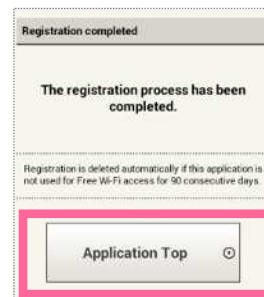

·Because this is a Wi-Fi connection, please be aware that a third party with malicious intent may intentionally intercept the signal and see your ID, password, credit card number and other personal information, or read the content of your e-mail or other transmissions.

·To prevent falsification of information or impersonation by a third party, please adjust your security settings (encryption of transmissions, etc.).

·The Wi-Fi connection and data transmission services are available within the range covered by the signal from the Hikari Station Wi-Fi router.

·The range covered by the signal and the signal strength may vary depending on your usage environment.

·You may be unable to connect to Wi-Fi, or your connection speed or other factors may decline, if there is a shield between the Hikari Station Wi-Fi router and your connecting device that prevents the signal from passing, if you are in a location with a strong magnetic field, static electricity, or radio wave interference, or if there is another radio frequency range identical to that of the Hikari Station Wi-Fi router in the same transmission area.

Install the app! How to set up.

Connect to Free Wi-Fi!

1 Access "Google play" or "App Store".
Search "Japan Connected-free Wi-Fi".

2 Tap this icon.

3 Start the app to begin the user registration process.

4 Registration Completed!
Tap "Application Top".

5 Tap "Connect".

6 "Select".

7 Connection completed.

Please note that these images in this page are samples